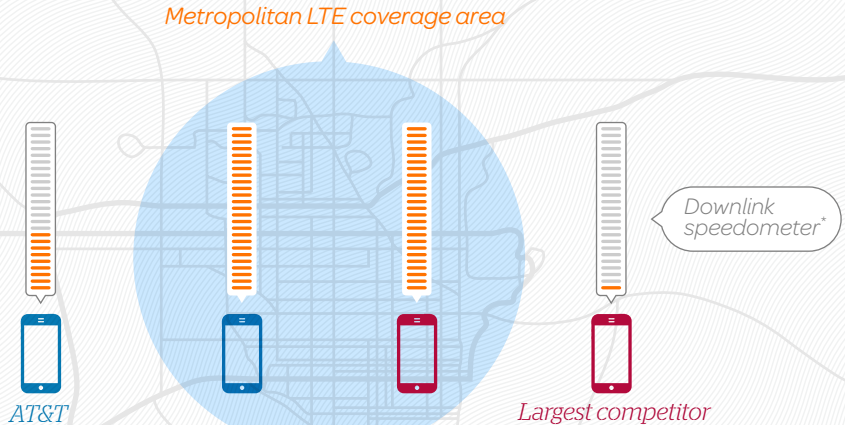

# AT&T Helps Customers With Balanced 4G Deployment

## AT&T

AT&T is the only wireless provider with plans to deploy speed upgrades to its existing mobile broadband technology – and move to the next network technology, LTE. This plan will give customers access to more consistent speeds and the ability to talk and surf simultaneously as they move in and out of LTE areas.

\*Represents theoretical maximum downlink speeds of wireless technologies. Real-world speeds will be less and vary based on a number of factors.