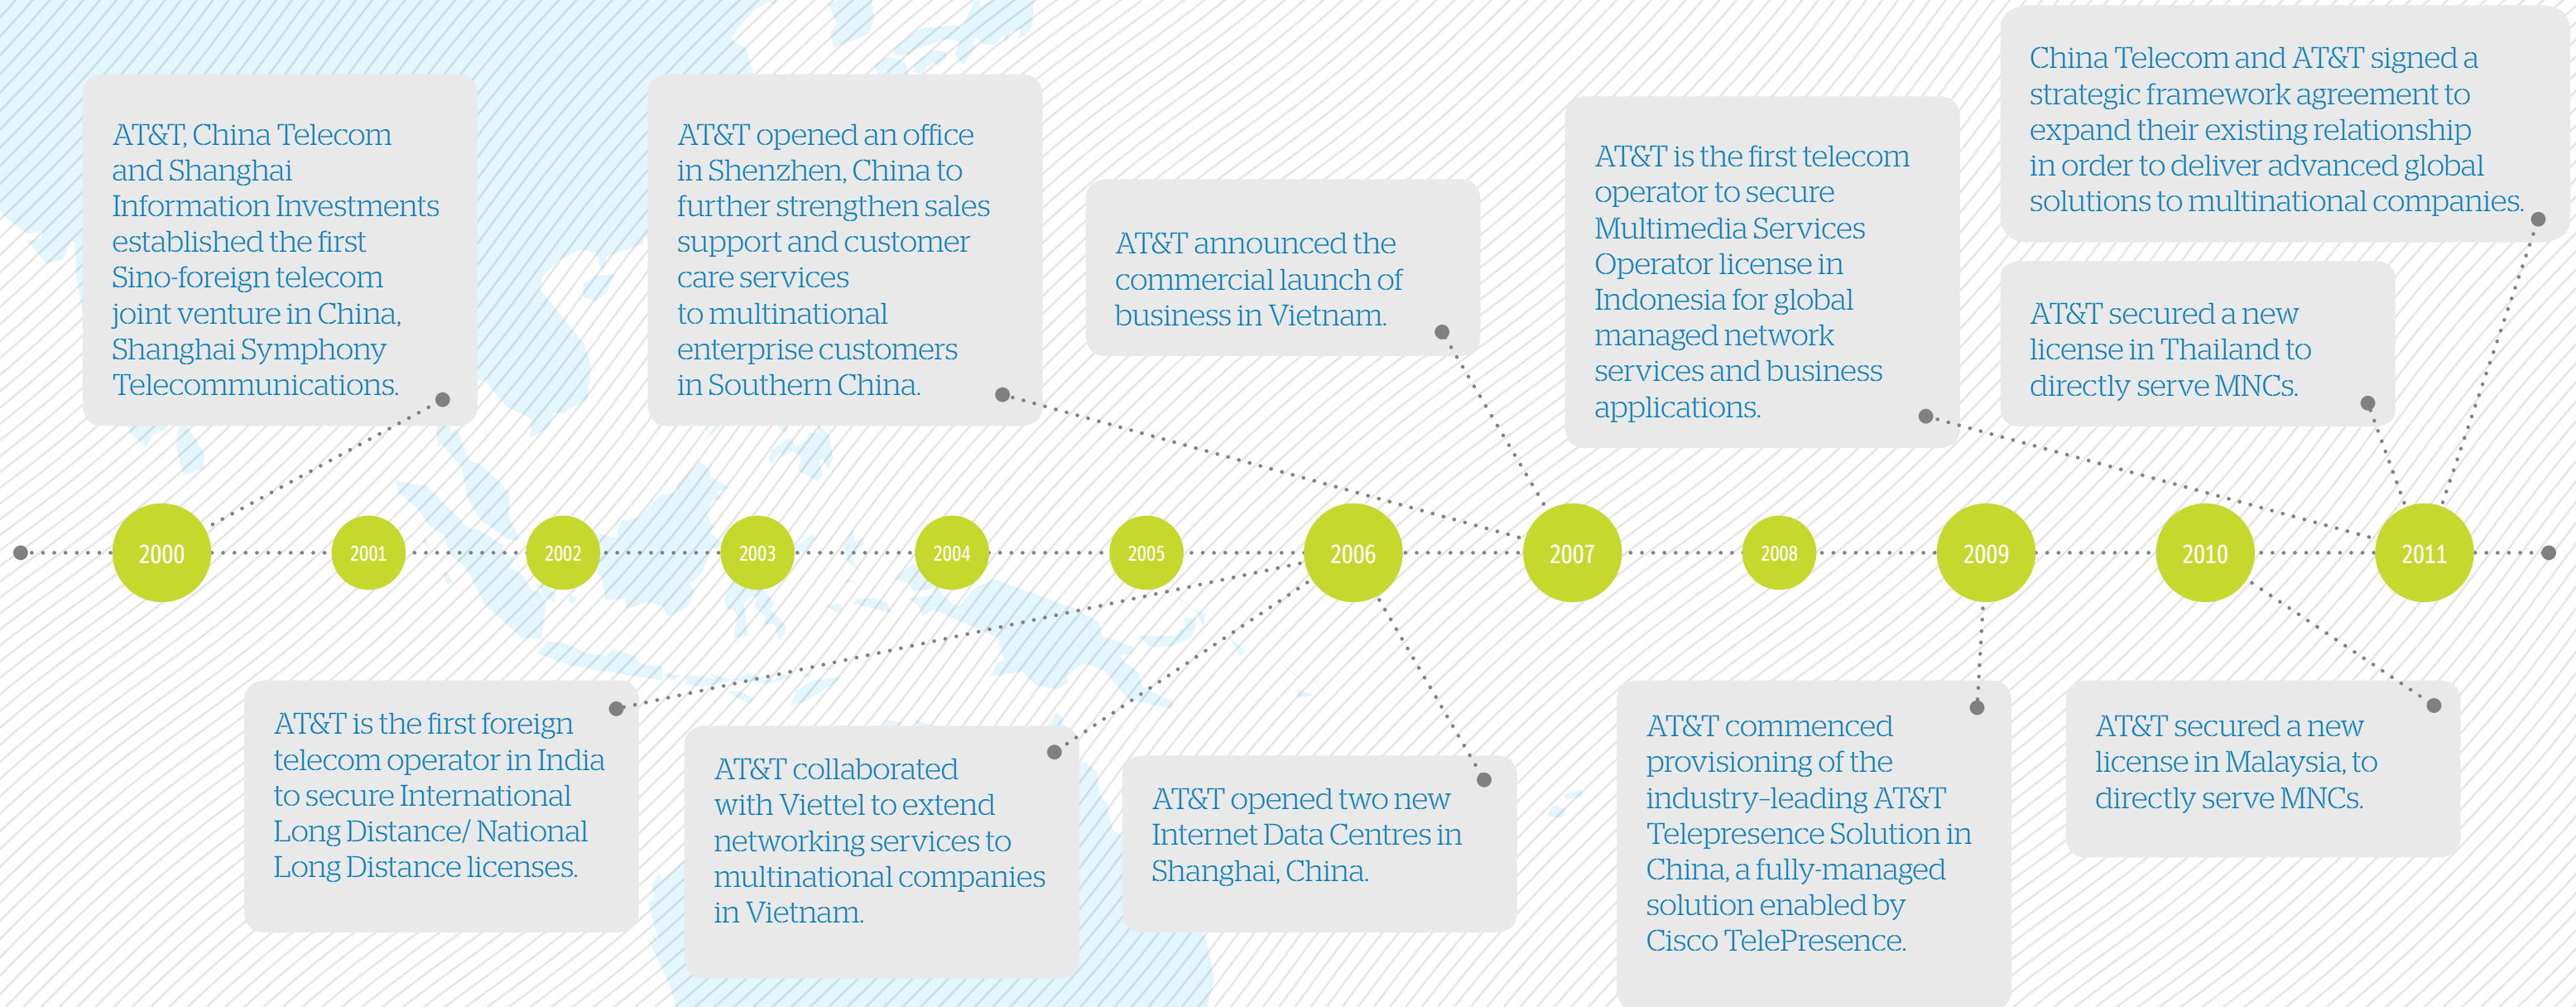

AT&T Asia Pacific Milestones

14 AT&T has offices across **14 markets** in Asia Pacific. We currently have Internet Data Centers in Hong Kong, Japan, China, Singapore, Australia and India. The Asia Pacific super IDC is based in Singapore.

30/3000

AT&T has unrivalled presence and capabilities in the AP region with over **30 years'** experience in Asia and nearly **3,000 personnel**.