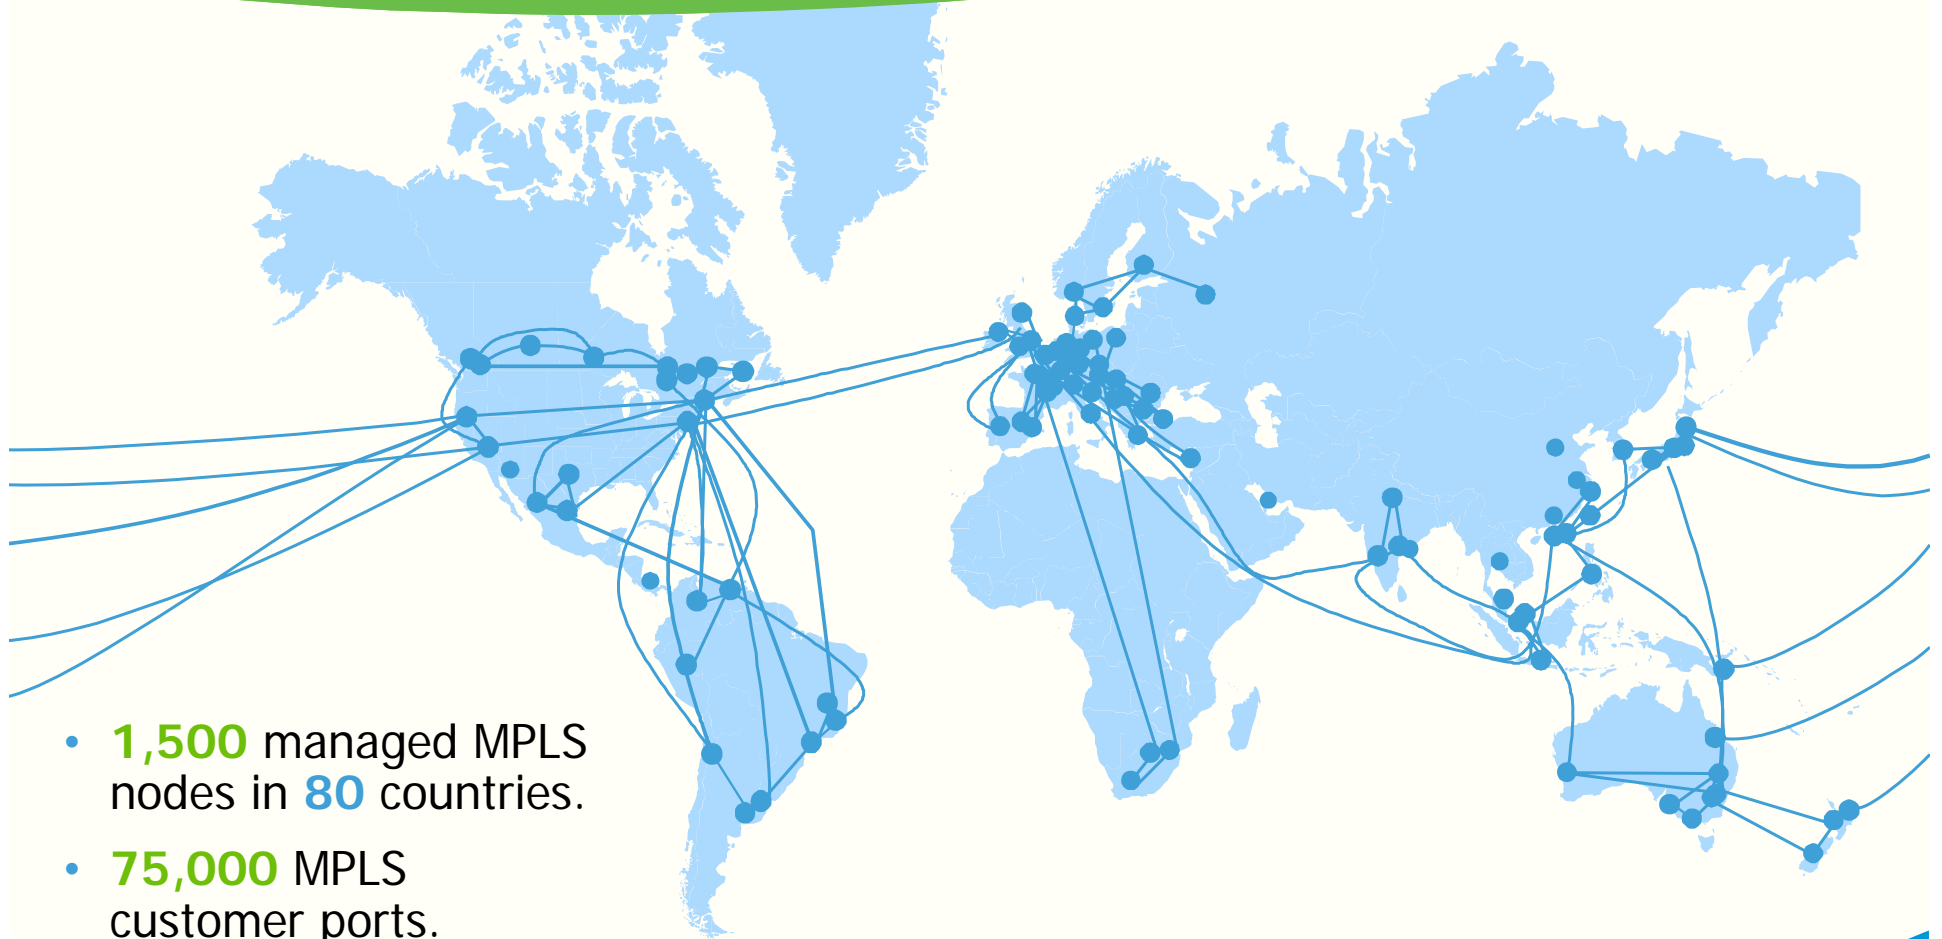

# The New AT&T Global Network

Advanced and Powerful Network Carries 4.6 Petabytes of Traffic on Average Business Day

- **1,500** managed MPLS nodes in **80** countries.
- **75,000** MPLS customer ports.
- **28** data centers across the globe.
- **410,000** fiber route miles.