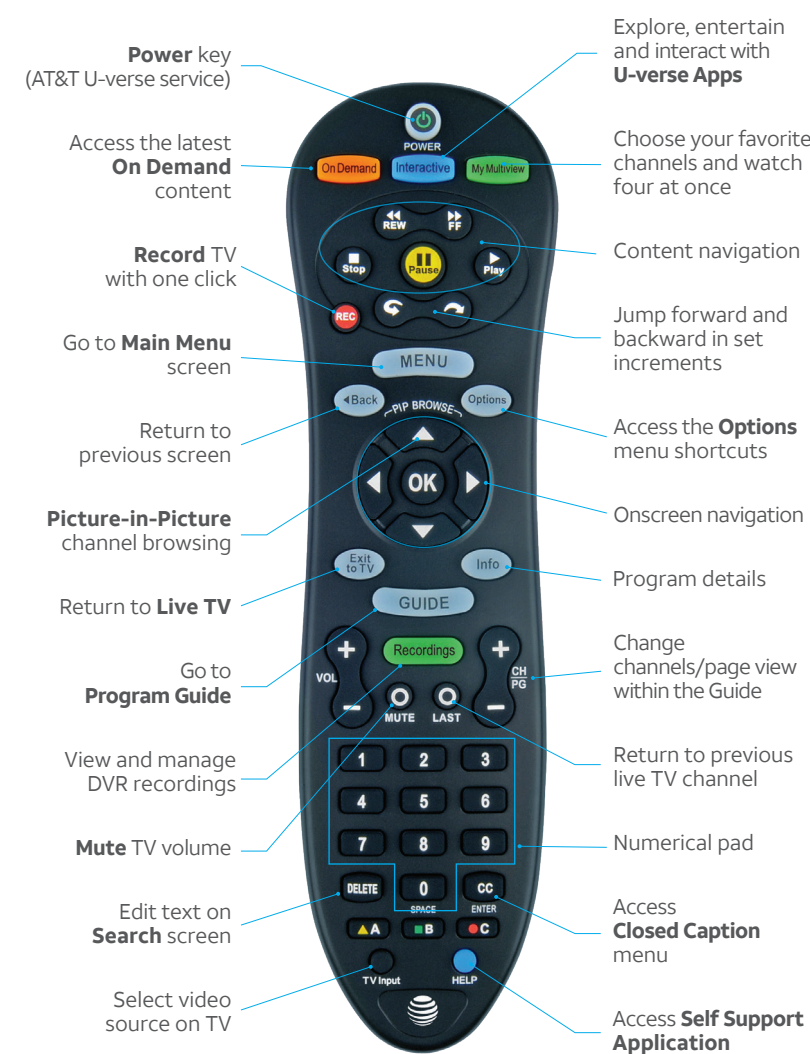

Channel Lineup

For current channel lineup, including local listings, go to att.com/channellineup.

Get answers and manage your account 24/7
Download the myAT&T app at att.com/myattapp from your mobile device.

Go to the Help menu of your TV to view the U-verse legal guide including the U-verse Terms of Service and Privacy Policy.

FEATURES OF YOUR U-VERSE® REMOTE CONTROL

Channel	SD/HD	U-family	U200	U200 Latino	U300	U300 Latino	U450	U450 Latino
The Cowboy Channel	566							
The Hillsong Channel	565							
The Movie Channel (TMC)	882/1882 HD							
The Movie Channel (TMC) - West	883/1883 HD							
The Tennis Channel	660/1660 HD							
The Time Life Channel	229/1229, 359/1359							
The Weather Channel	225/1225 HD							
The Word Network	575							
ThrillerMAX	838/1838 HD							
ThrillerMAX - West	839/1839 HD							
TLC - East	250/1250 HD							
TLC - West	251							
TMC Xtra	884/1884 HD							
TMC Xtra - West	885/1885 HD							
TNT (Turner Network Television)³	108/1108 HD							
TNT (Turner Network Television) - West³	109/1109 HD							
Travel Channel - East	254/1254 HD							
Travel Channel - West	255/1255 HD							
truTV	164/1164 HD							
truTV - West	165/1165 HD							
Turner Classic Movies (TCM)	790/1790 HD							
TV Land - East	138/1138 HD							
TV Land - West	139/1139 HD							
TV One	157/1157 HD							
Universal Kids	337/1337 HD							
UP TV	369/1369							
USA Network - East³	124/1124 HD							
USA Network - West³	125/1125 HD							
Value	196/1996, 247/1247							
VH1 - East	518/1518 HD							
VH1 - West	519/1519 HD							
VICE	257/1257 HD							
VICE - West	257/1257 HD							
WE - East	372/1372 HD							
WE - West	373							
WGN America³	180/1180 HD							
Wow	249/1249, 467/1467							
Z Living	459/1459 HD							

Premium & Subscription Channels

Channel	SD/HD	U-family	U200	U200 Latino	U300	U300 Latino	U450	U450 Latino
The Sports Package⁷								
Eleven Sports Network	1665							
ESPN Goal Line Bases Loaded	613/1613 HD							
FOX College Sports - Atlantic	647							
FOX College Sports - Central	648							
FOX College Sports - Pacific	649							
FOX Deportes	3114/1655 HD							
Outdoor Channel HD³	680/1680 HD							
Sportsman Channel	642/1642 HD							
TVG Network	671/1671 HD							
TVG2	672							

Channel	SD/HD	U-family	U200	U200 Latino	U300	U300 Latino	U450	U450 Latino
A La Carte Programming								
Fox Soccer Plus HD	1653							
NBA League Pass HD 1	2105							
NBA League Pass HD 2	2106							
NBA League Pass HD 3	2107							
NBA League Pass HD 4	2108							
NBA League Pass HD 5	2109							
NBA League Pass HD 6	2110							
NBA League Pass HD 7	2111							
NBA League Pass HD 8	2112							
NBA League Pass HD 9	2113							
NBA League Pass HD 10	2114							
RIDE TV	1676							

EPiX⁸

Channel	SD/HD	U-family	U200	U200 Latino	U300	U300 Latino	U450	U450 Latino
EPiX	891/1891 HD							
EPiX 2	893/1893 HD							
EPiX Drive-In	896							
EPiX HITS	1894 HD							
EPiX West	892/1892 HD							
HD Premium Tier¹⁰								
FOX Sports Southeast HD	1729							
FOX Sports Sun HD	1722							
FSN Arizona HD	1775							
FSN Detroit HD	1737							
FSN Florida HD	1720							
FSN Midwest - St. Louis HD	1748							
FSN Ohio - Cincinnati HD	1732							
FSN Ohio - Cleveland HD	1734							
FSN Oklahoma HD	1751							
FSN Prime Ticket HD	1774							
FSN San Diego HD	1776							
FSN South HD	1724							
FSN West HD	1772							
FSN Wisconsin HD	1744							
MGM HD	1116							
MLB Network HD	1634							
MLB Strike Zone HD	1635							
MTV Live	1505							
NBC Sports Bay Area HD	1770							
NBC Sports Boston HD	1714							
NBC Sports California HD	1767							
NBC Sports Chicago HD	1741							
New England Sports Network (NESN National HD)	1711							
ShortsTV	1789							
Smithsonian Channel HD	1118							
Sony Movie Channel	1793							
Spectrum SportsNet HD	1777							
SportsNet New York HD	1704							
SportsTime Ohio HD	1735							
TOKU HD	1484							
World Fishing Network HD	1679							
YES HD	1702							

Paquete Español¹¹