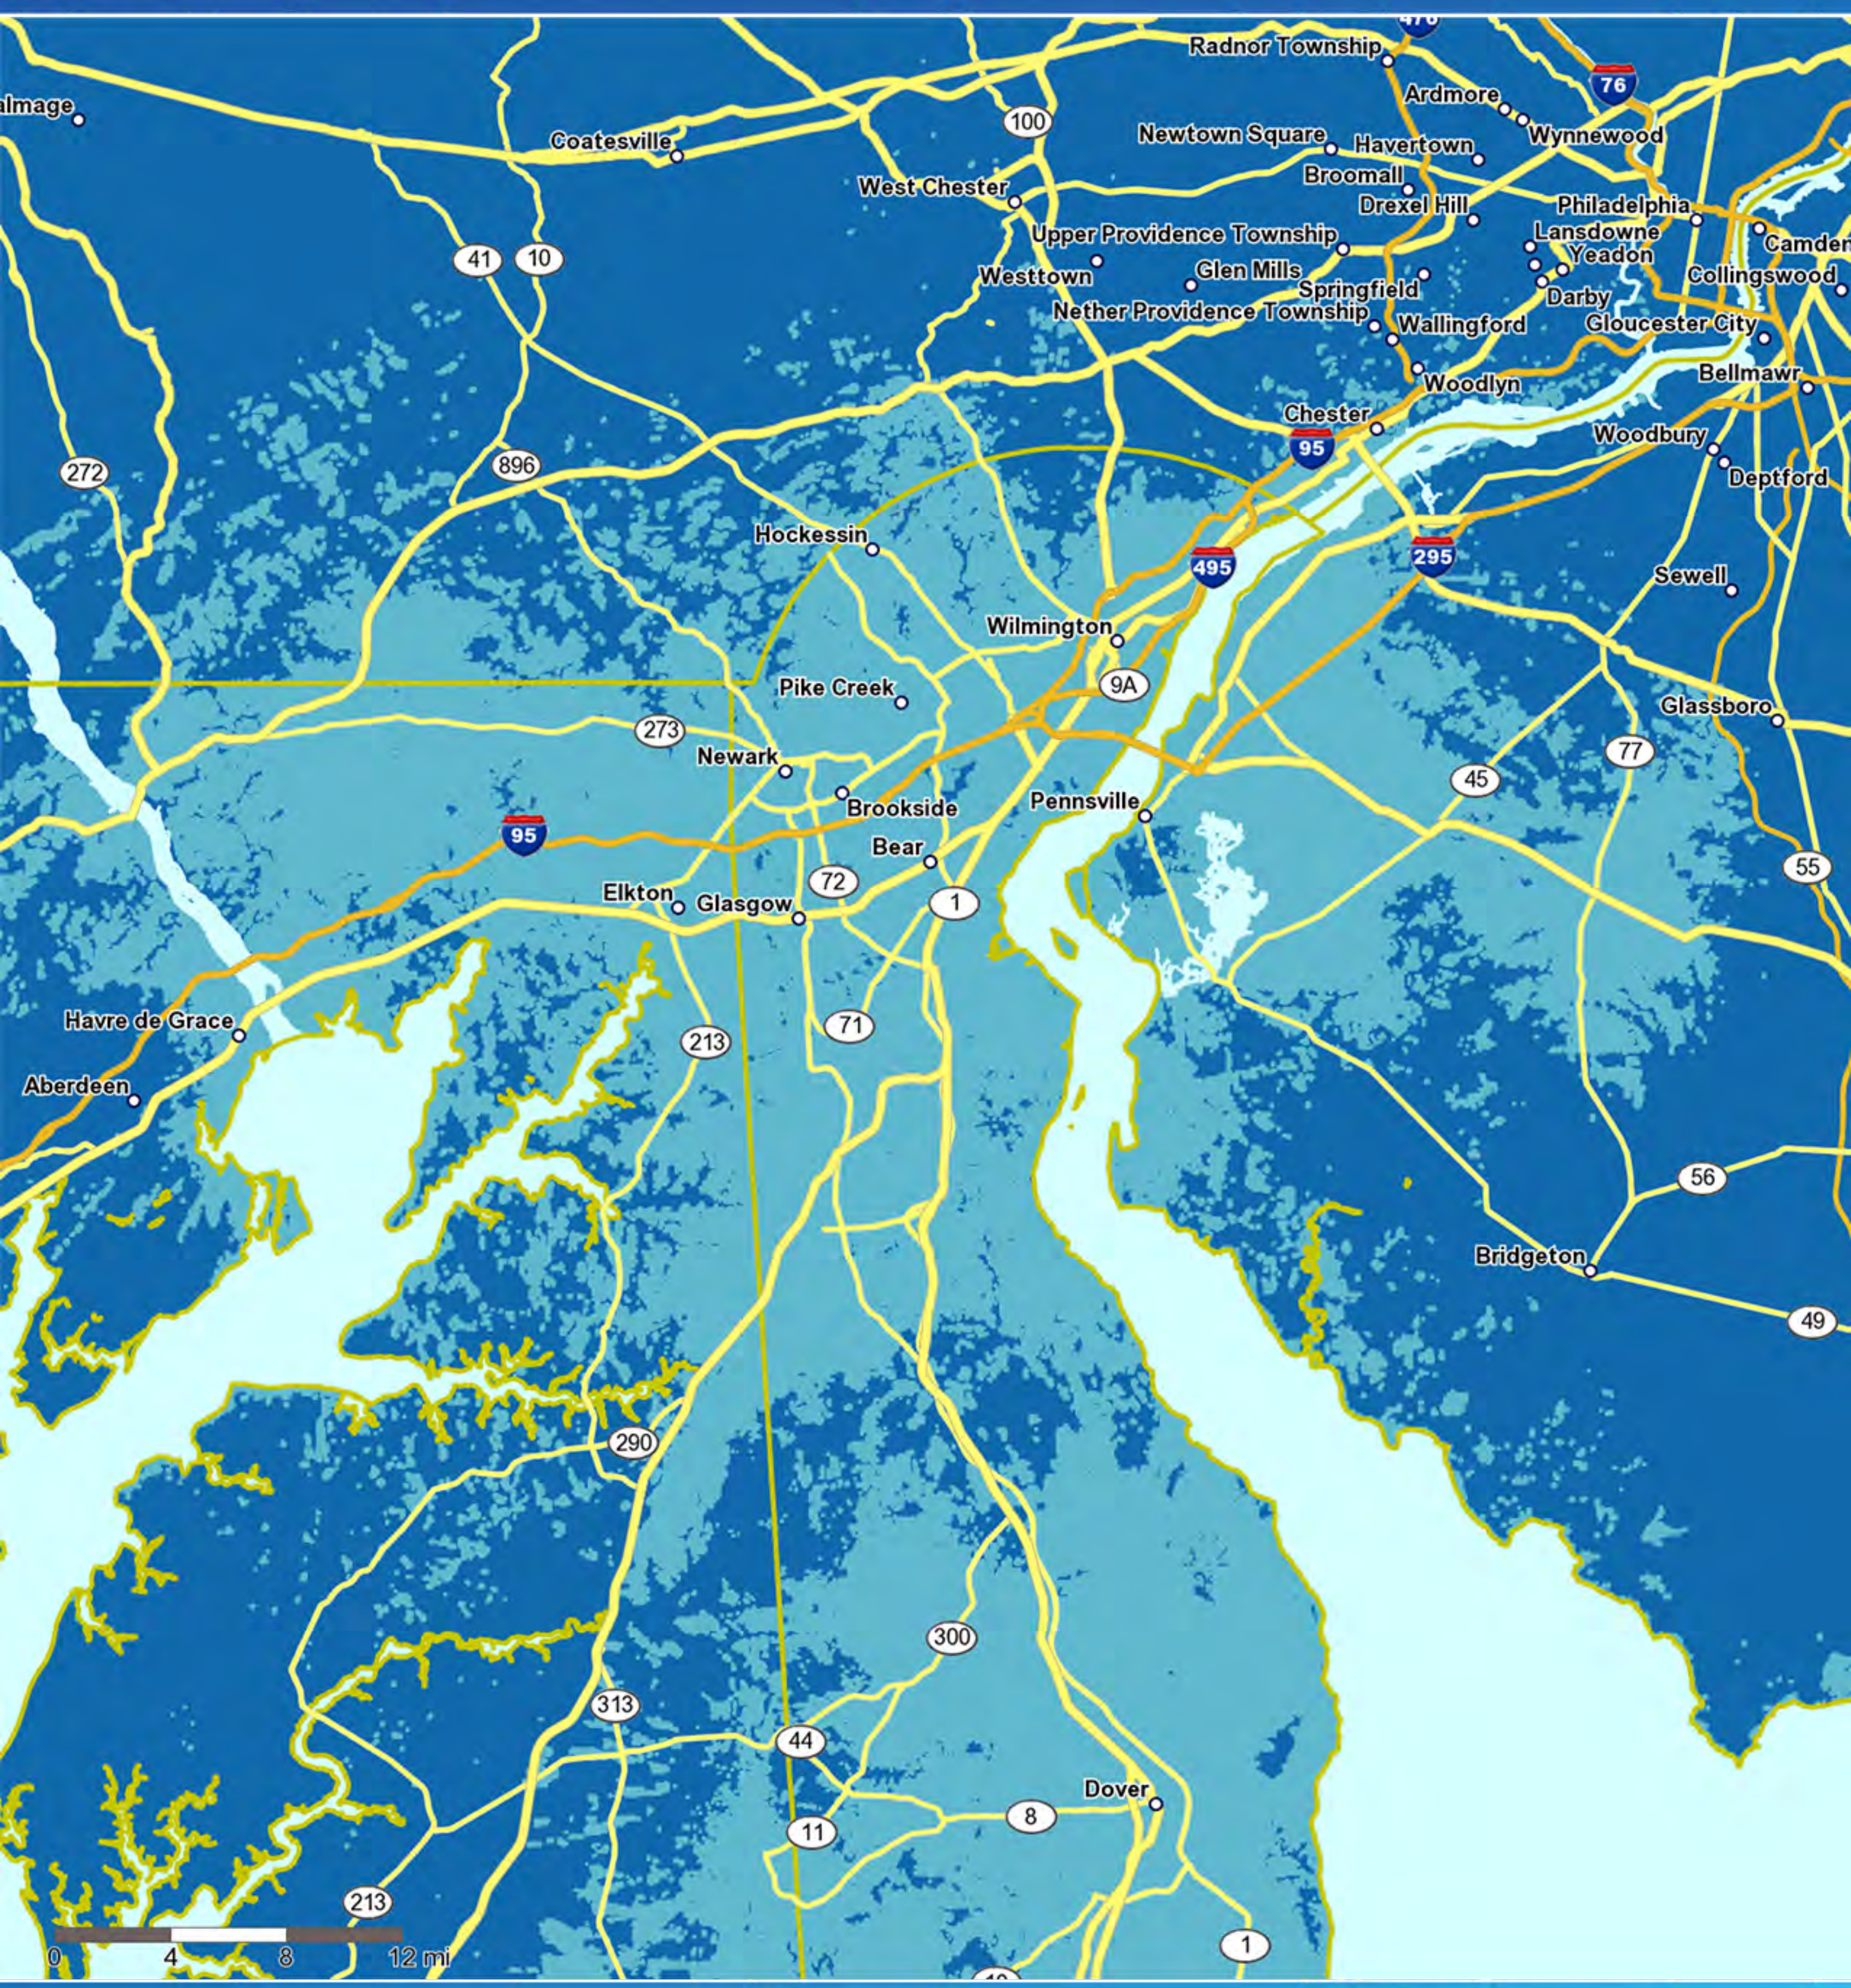

5G coverage LTE

AT&T 5G coverage | Wilmington, Delaware

5G coverage LTE

AT&T 5G coverage shown available by April 2020. 5G service requires a compatible device and compatible plan.